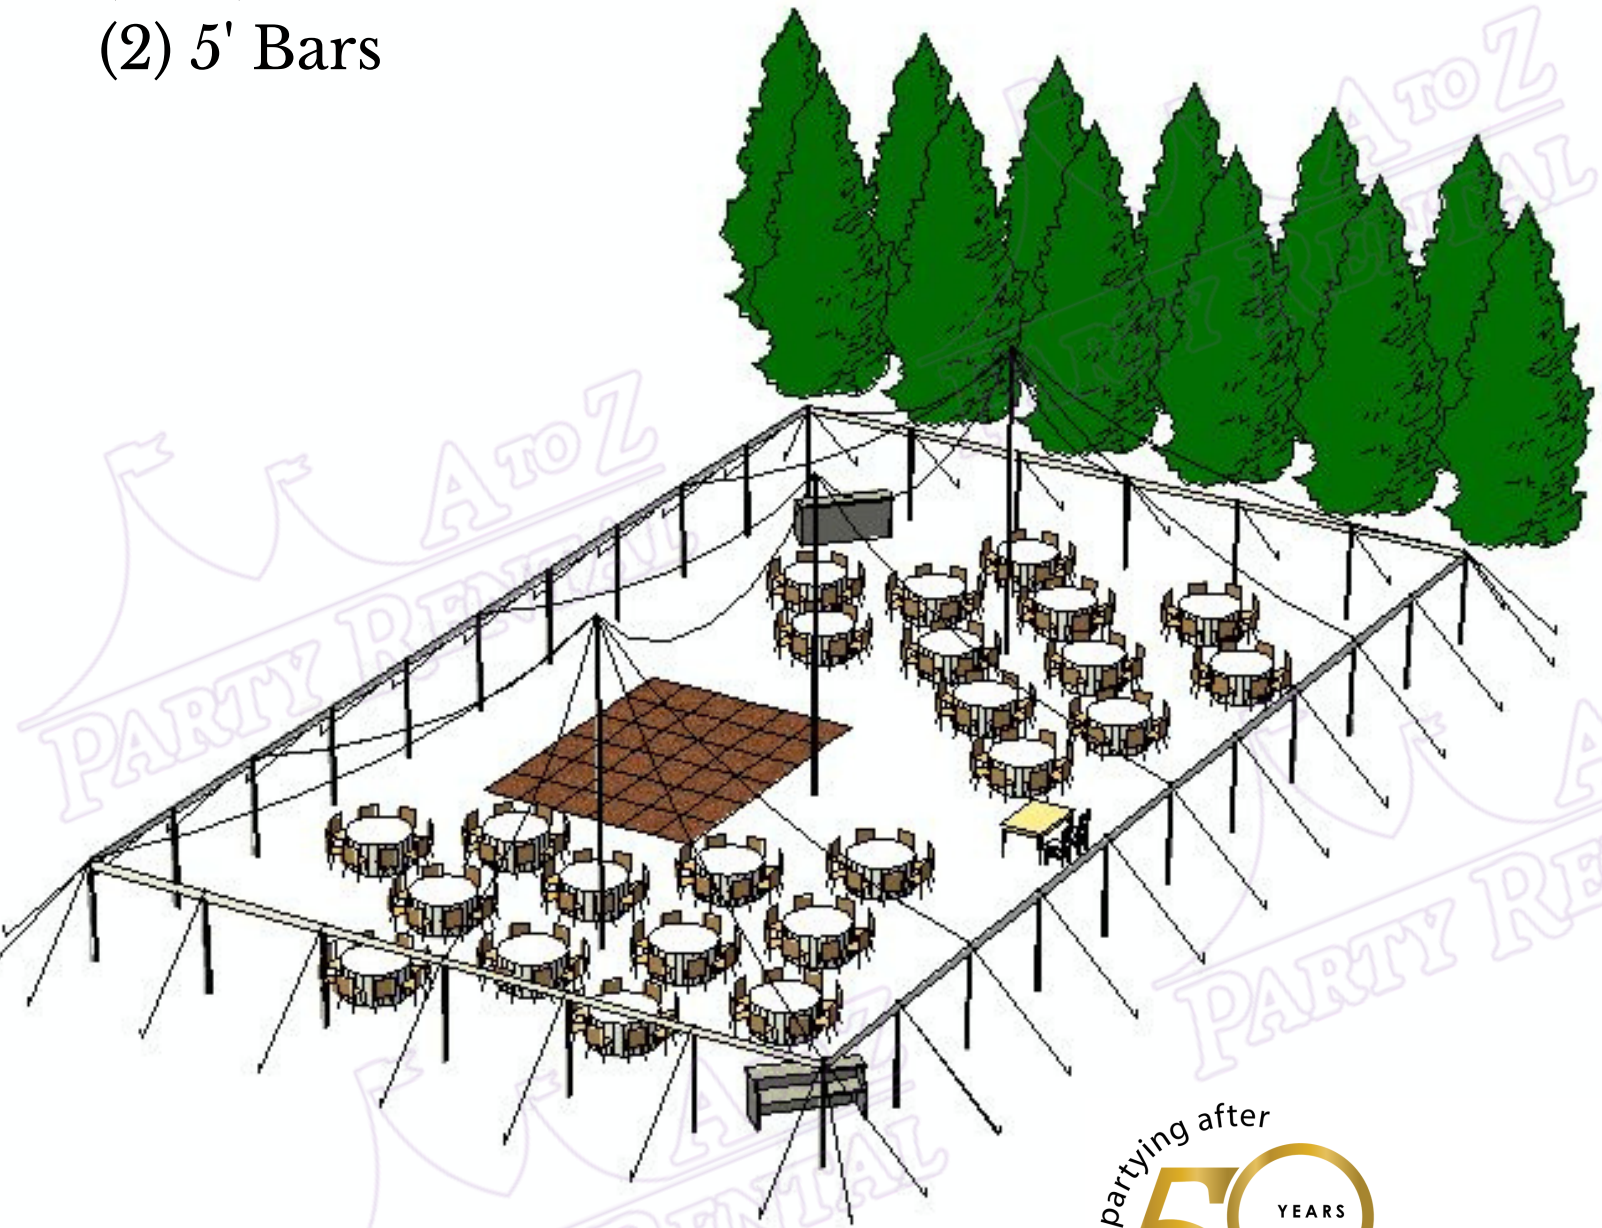

EMERALD EVENT PACKAGE

60' x 100' Pole Tent

18' x 24' Parquet Dance Floor

(25) 60" Round Tables

5' Sweetheart Farm Table

(200) Crossback Farm Chairs

(2) 5' Bars

still partying after

50 YEARS

A to Z
PARTY RENTAL